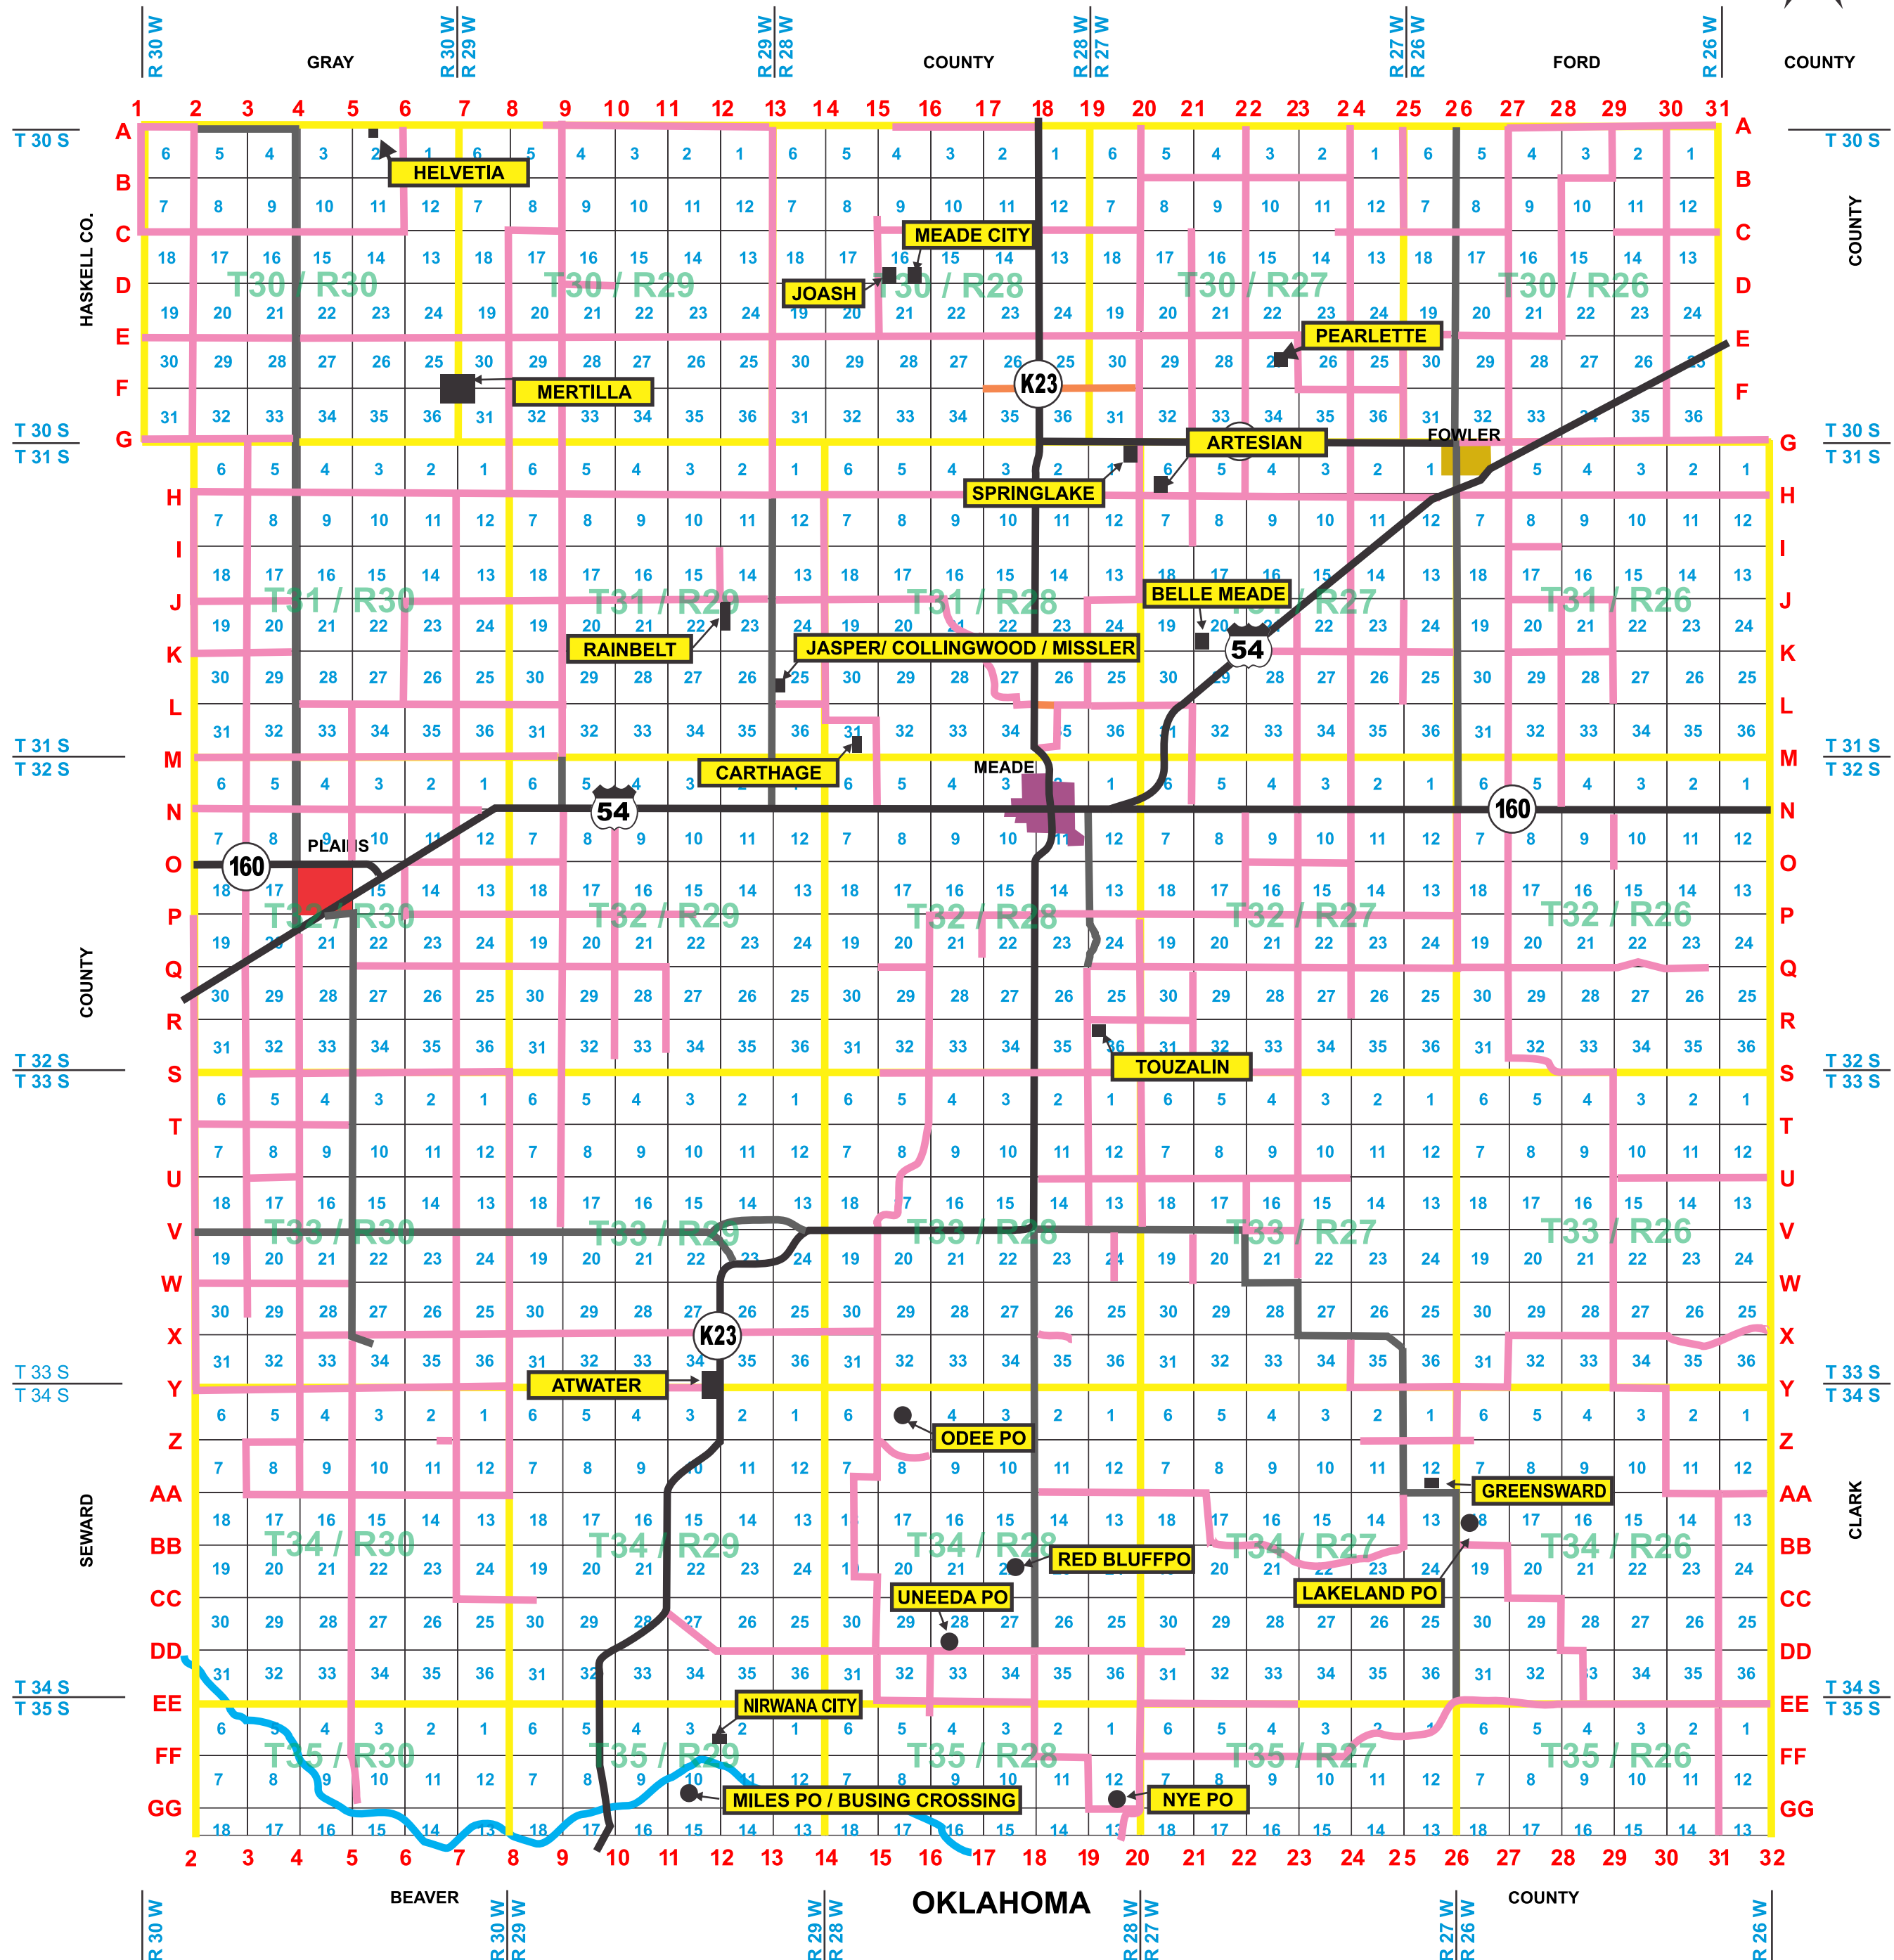

MEADE COUNTY

GHOST TOWNS & POST OFFICES

COUNTY

TOWNSHIP / RANGE BORDER

MAJOR HIGHWAYS / PAVED ROADS

GRAVEL ROADS